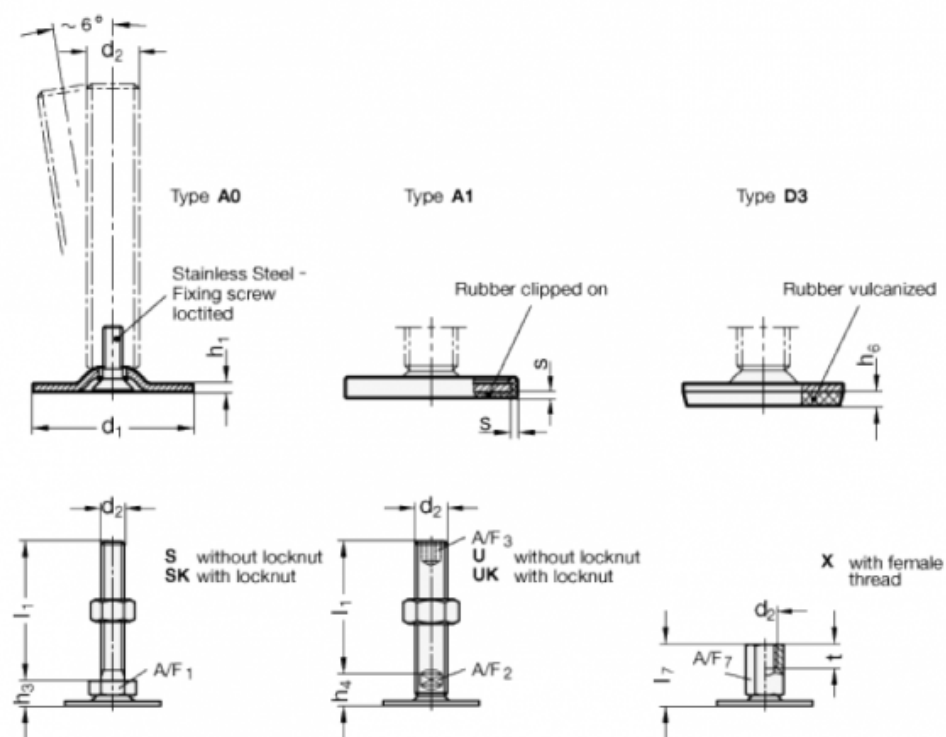

Article number: 204060M12100A3SK

Description: E+G levelling foot
GN 40-60-M12-100-A3-SK

Note: SK With nut, External hexagon at the bottom

Measures

A/F1	=	17
d1	=	60
d2	=	M12
h1	=	2.5
h3	=	11
h6	=	4.5
l1	=	100
s	=	